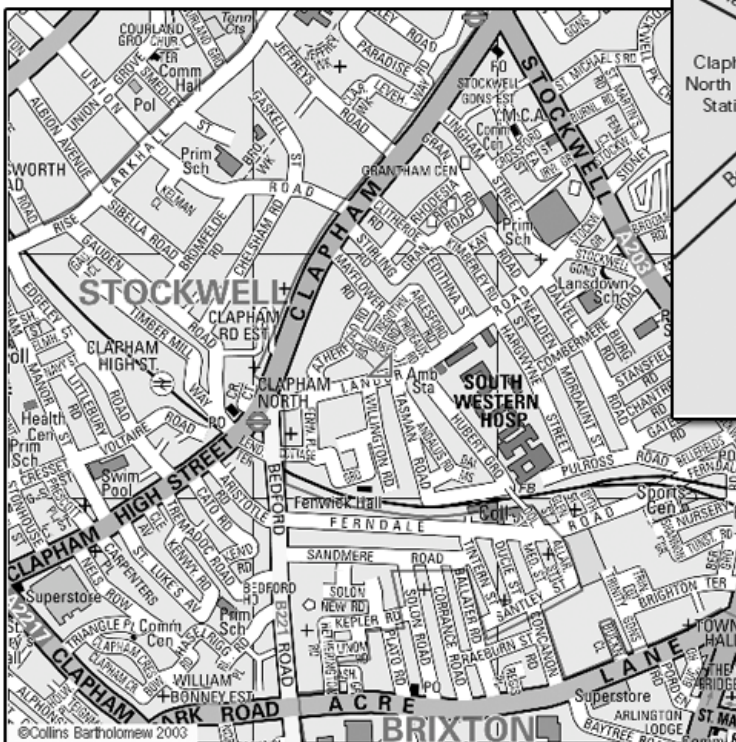

British Rail - Kings Cross, St. Pancras Liverpool St, Holborn and Euston stations are within easy reach.

Bus Routes - 4, 5, 55, 243, 277

Avondale, 72 Landor Road, London SW9 9PH

Underground - Clapham North on Northern Line. Travelling time from Leicester Square 12 minutes.