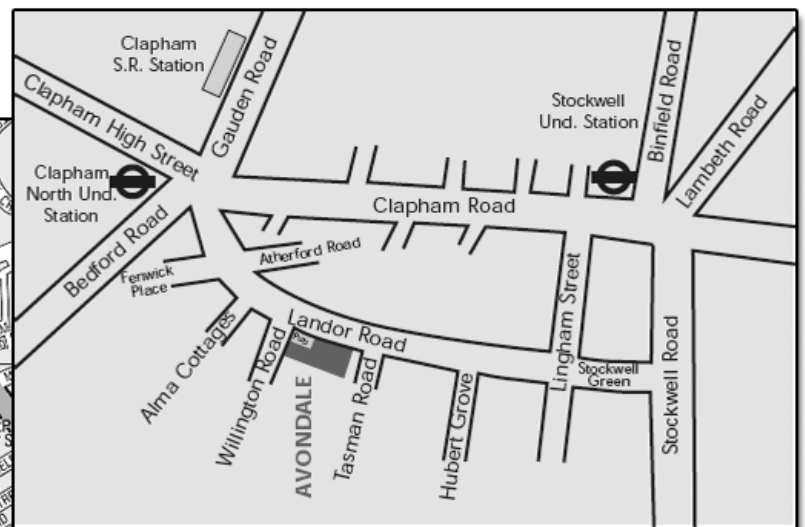

Italia Conti Academy of Theatre Arts

Telephone: 020 7608 0044 • Facsimile: 020 7253 1430

E-mail: admin@italiaconti.co.uk

Web: www.italiaconti.com

Italia Conti House, 23 Goswell Road, London EC1M 7AJ

Underground - Barbican Tube Station on Circle and Metropolitan lines.

British Rail - Kings Cross, St. Pancras Liverpool St, Holborn and Euston stations are within easy reach.

Bus Routes - 4, 5, 55, 243, 277

Avondale, 72 Landor Road, London SW9 9PH

Underground - Clapham North on Northern Line. Travelling time from Leicester Square 12 minutes.

British Rail - Clapham from Victoria or London Bridge.

Bus Routes - 88, 155, 181, 45 to Clapham North