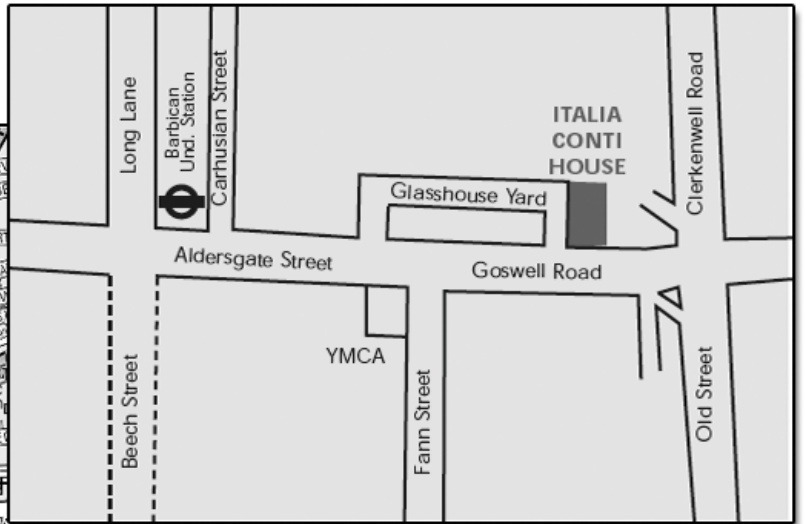

Italia Conti Academy of Theatre Arts

Telephone: 020 7608 0044 • Facsimile: 020 7253 1430

E-mail: admin@italiaconti.co.uk

Web: www.italiaconti.com

Italia Conti House, 23 Goswell Road, London EC1M 7AJ

Underground - Barbican Tube Station on Circle and Metropolitan lines.

British Rail - Kings Cross, St. Pancras Liverpool St, Holborn and Euston stations are within easy reach.

Bus Routes - 4, 5, 55, 243, 277

Avondale, 72 Landor Road, London SW9 9PH

Underground - Clapham North on Northern Line. Travelling time from Leicester Square 12 minutes.